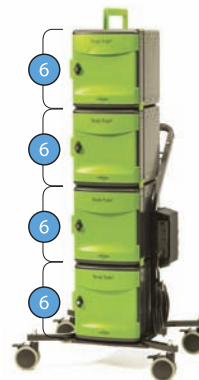

### Modular Cart System

**24 devices**  
Tech Tub<sup>2</sup> Modular Cart (FTT724  
or for syncing FTT724-USB)

**32 devices**  
Tech Tub<sup>2</sup> Modular Cart (FTT732  
or for syncing FTT732-USB)

**24 devices**  
Tech Tub<sup>2</sup> Stacking Cart  
(FTT134 or for syncing  
FTT134-USB)